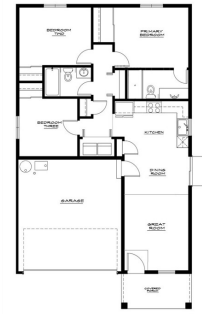

\$ 339,000

235 Parkside Pl, Ephrata, WA 98823

- » Beds: 3 | Baths: 1 Full
- » MLS #: 2264456
- » Single Family | 1,029 ft<sup>2</sup> | Lot: 6,920 ft<sup>2</sup>
- » More Info: [235ParksidePlace.IsForSale.com](http://235ParksidePlace.IsForSale.com)

Welcome Home to Quality: Discover the beauty of this NEW CONSTRUCTION HOME. Here you'll find modern living in this exquisite 3-bedroom, 1 and 3/4-bath home featuring luxurious quartz countertops. From the meticulously crafted details to the spacious layout, every corner exudes beauty and functionality. This home has all the interior upgrades. You are a short drive to the Gorge at George, numerous lakes for fishing and recreational activities. Call and schedule your tour today!