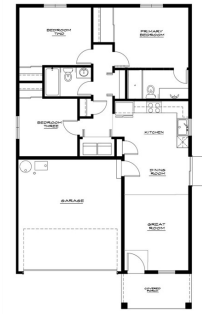

\$ 339,000

235 Parkside Place, Ephrata, WA 98837

- » Beds: 3 | Baths: 1 Full, 1 Three-Quarter
- » MLS #: 2264442
- » Single Family | 1,029 ft² | Lot: 7,013 ft²
- » More Info: 235ParksidePlace.IsForSale.com